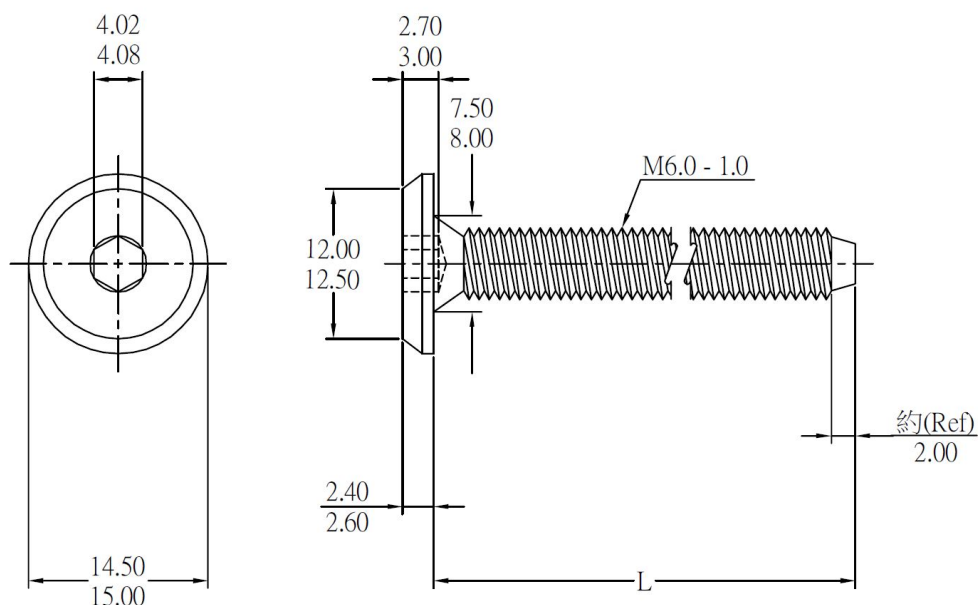

PRODUCT SHEET

Description:

Fifteen Screw, M6x60mm, Solid Brass, Conical

Item number:

12.01.408-0

Units	Box	Carton	HS Code	Barcode
Pcs.	1	1200	7415330000	
				5704866020329

SISO A/S

Mileparken 11
DK-2740 Skovlunde
Denmark
VAT: DK 24786013